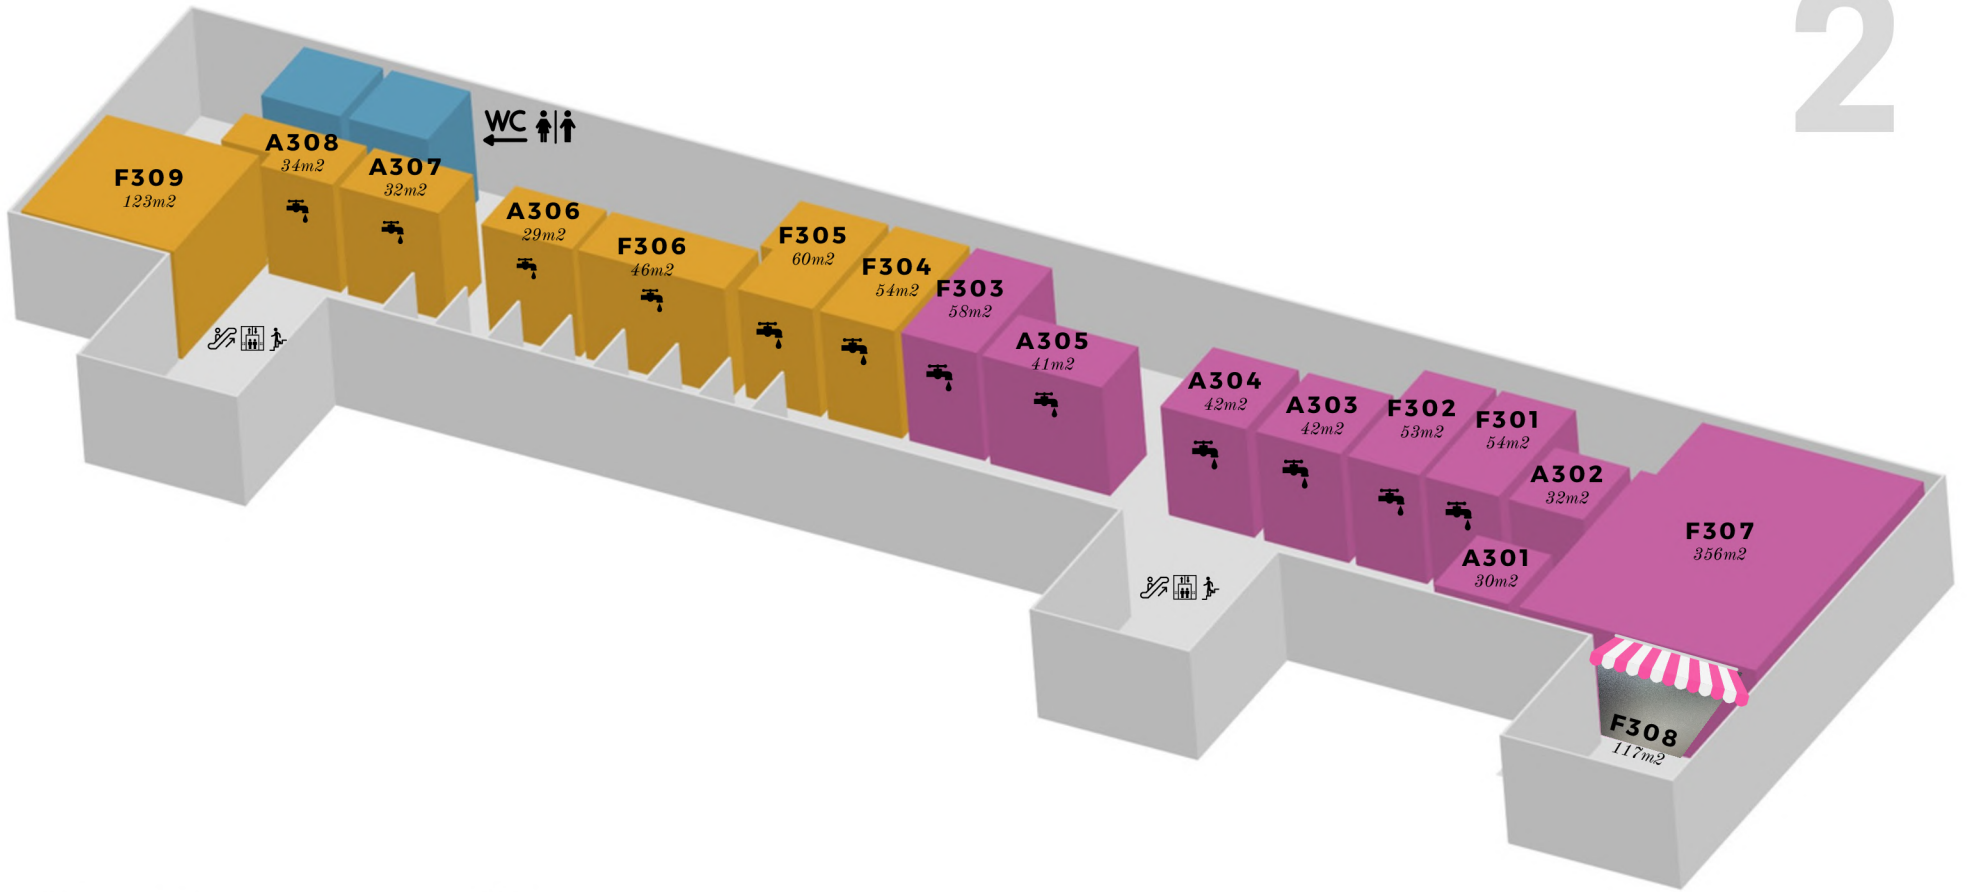

Number of units: **100+**

Parking spaces: **419**

Location: **Border Crossing Prešovo**

Cross-Border Flow: **9 million people/y**

Features

Wi-Fi: **Optical**

Floors: **4**

Sanitary unit: **7**

- SHOPS (23)
- CORRIDORS
- SANITARY UNIT
- WET CORE

0

0 Level

Fashion Stores / Shoes & Accessories / Perfumery

- SHOPS (23)
- CORRIDORS
-  WET CORE

1

1 Level

Sport / Fashion Stores

- CAFÉS (4)
- SHOPS (21)
- CORRIDORS
- SANITARY UNIT
- WET CORE

2 Level

Restaurants & Coffee / Children Stores / Entertainment

- FASTFOOD (9)
- SHOPS (7)
- CORRIDORS
- SANITARY UNIT
- ☘ WET CORE

Parking

Total: **419**