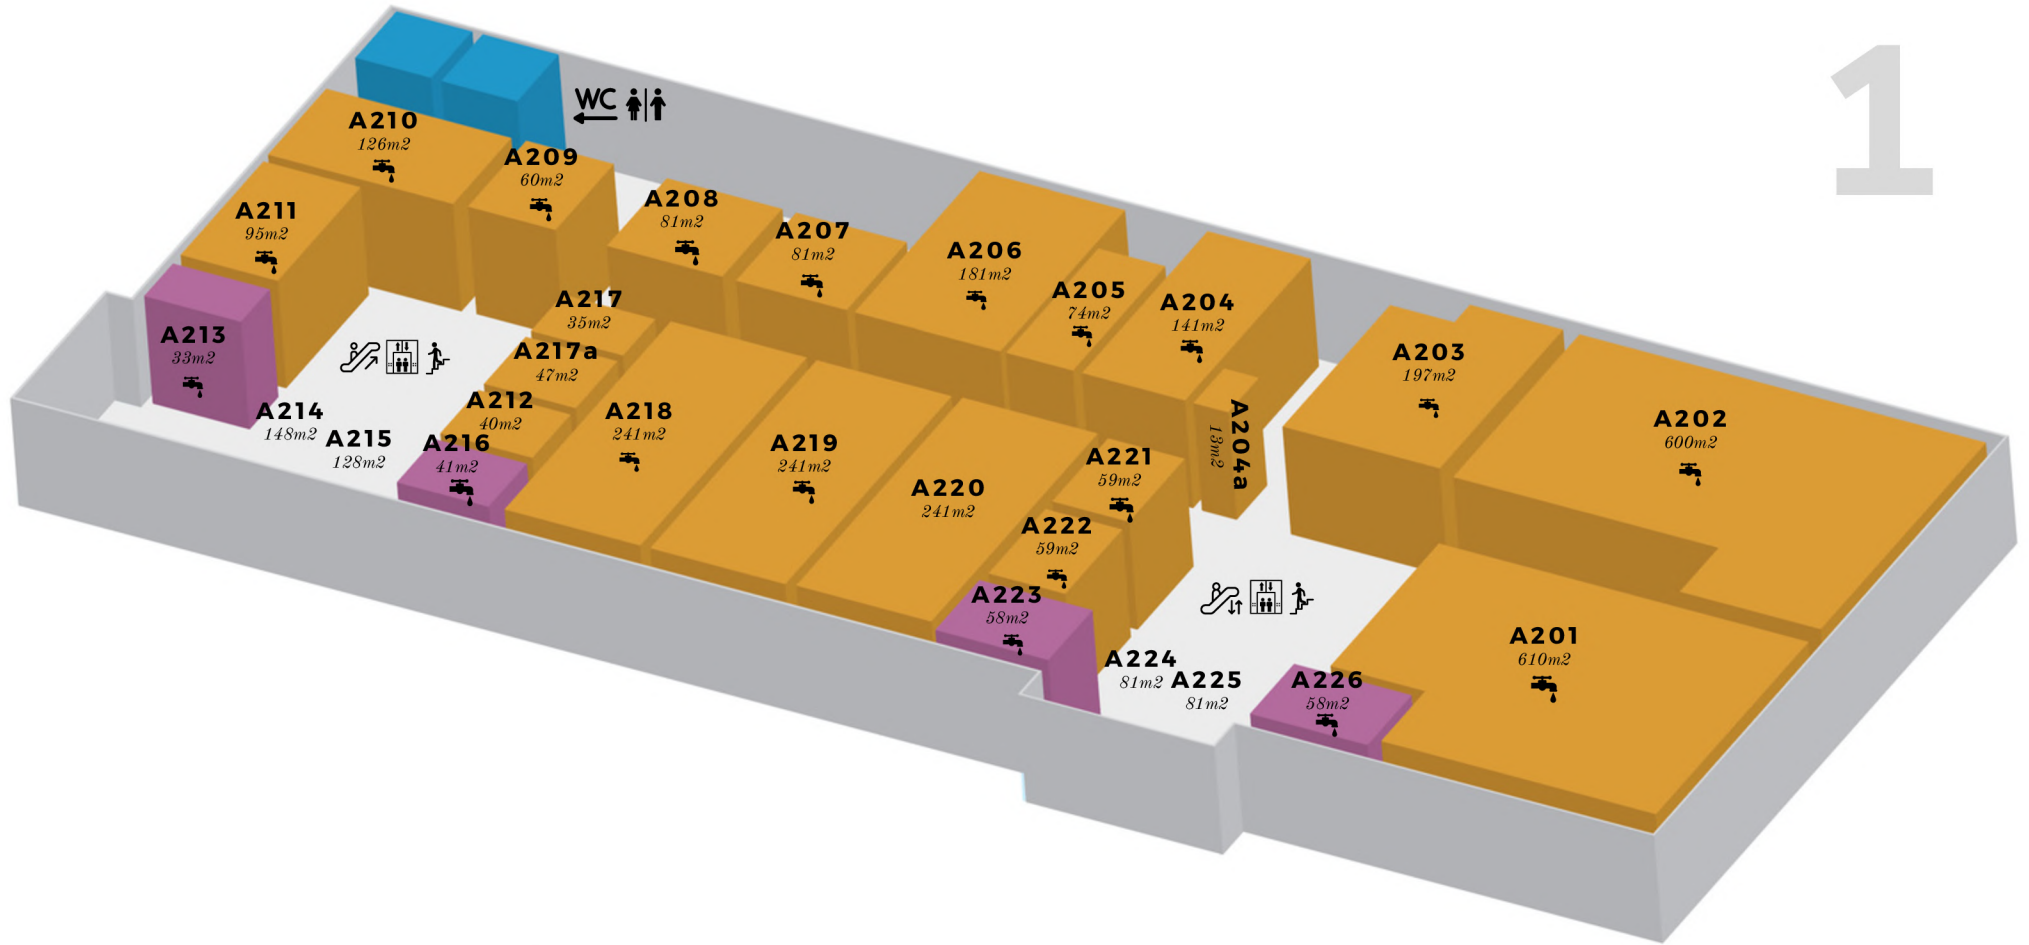

Number of units: **100+**

Parking spaces: **419**

Location: **Border Crossing Prešovo**

Cross-Border Flow: **9 million people/y**

Features

Wi-Fi: **Optical**

Floors: **4**

Sanitary unit: **7**

- SHOPS (23)
- CORRIDORS
- SANITARY UNIT
- WET CORE

0

0 Level

Fashion Stores / Shoes & Accessories / Perfumery

- SHOPS (23)
- CORRIDORS
-  WET CORE

1

1 Level

Sport / Fashion Stores

- CAFÉS (4)
- SHOPS (21)
- CORRIDORS
- SANITARY UNIT
- WET CORE

2 Level

Restaurants & Coffee / Children Stores / Entertainment

- FASTFOOD (9)
- SHOPS (7)
- CORRIDORS
- SANITARY UNIT
- ☘ WET CORE

Parking

Total: **419**