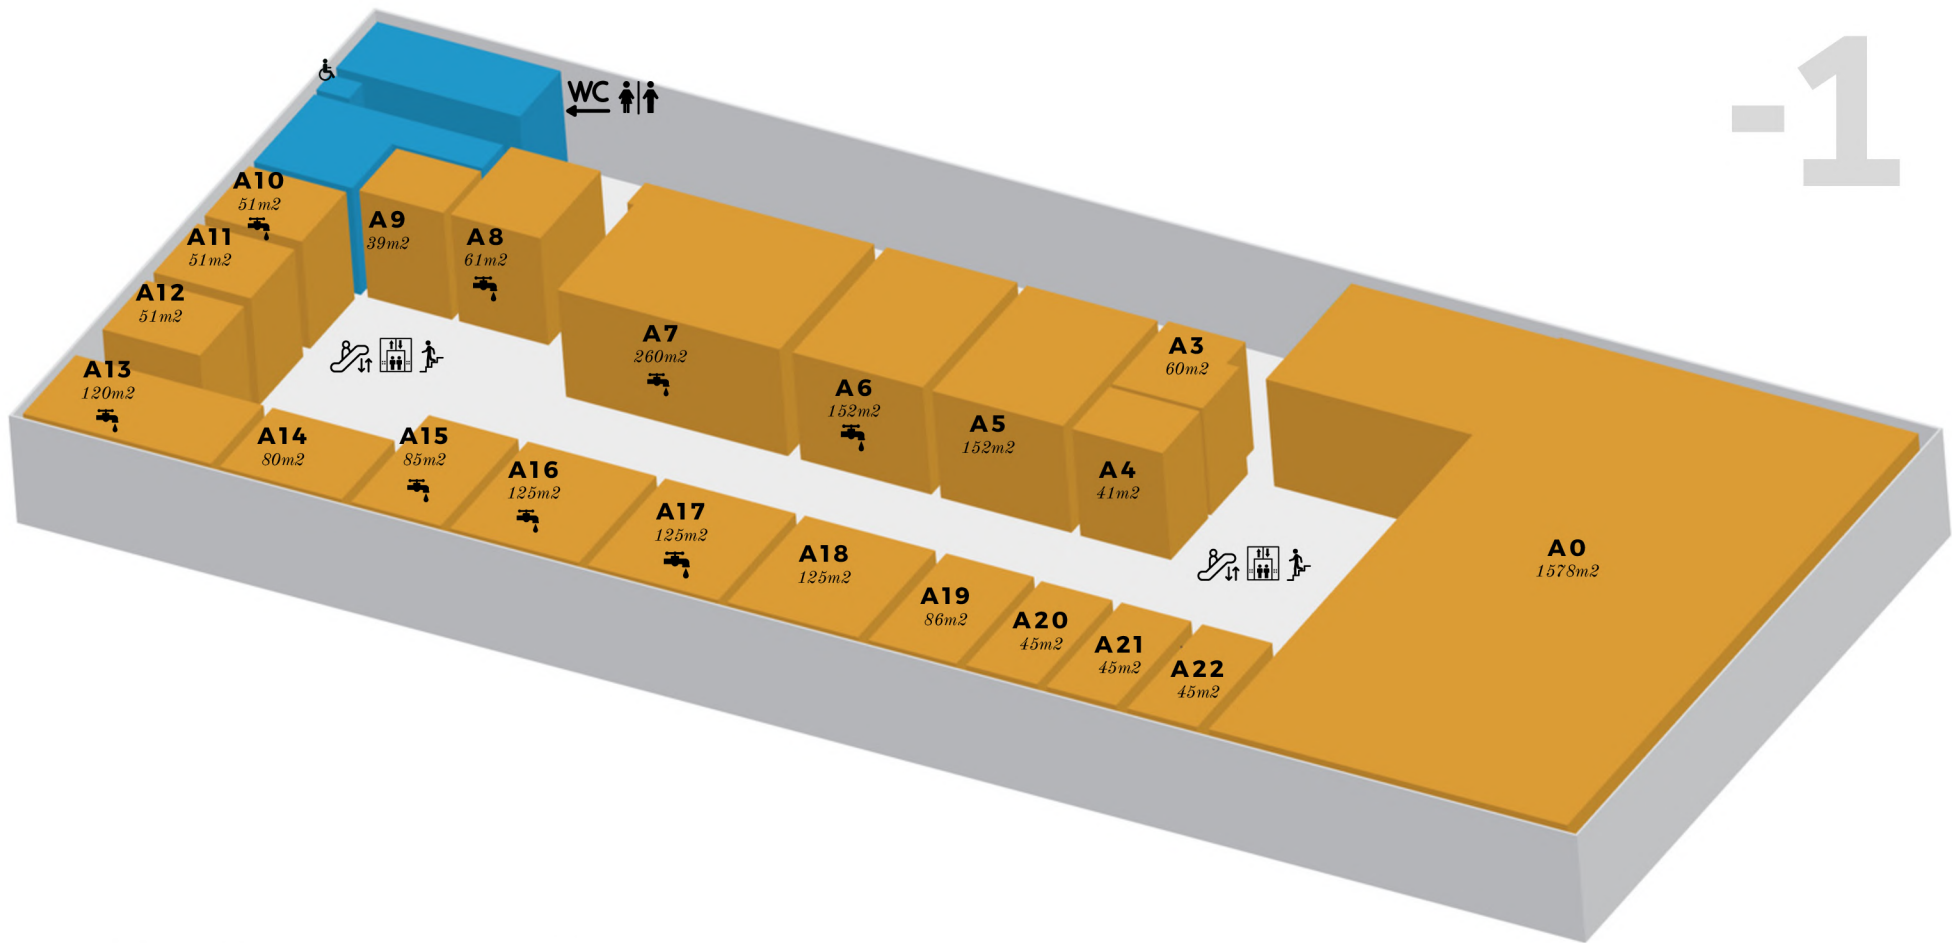

-1

-1 Level

Supermarket / Health & Beauty Services

- SHOPS (23)
- CORRIDORS
- SANITARY UNIT
- WET CORE