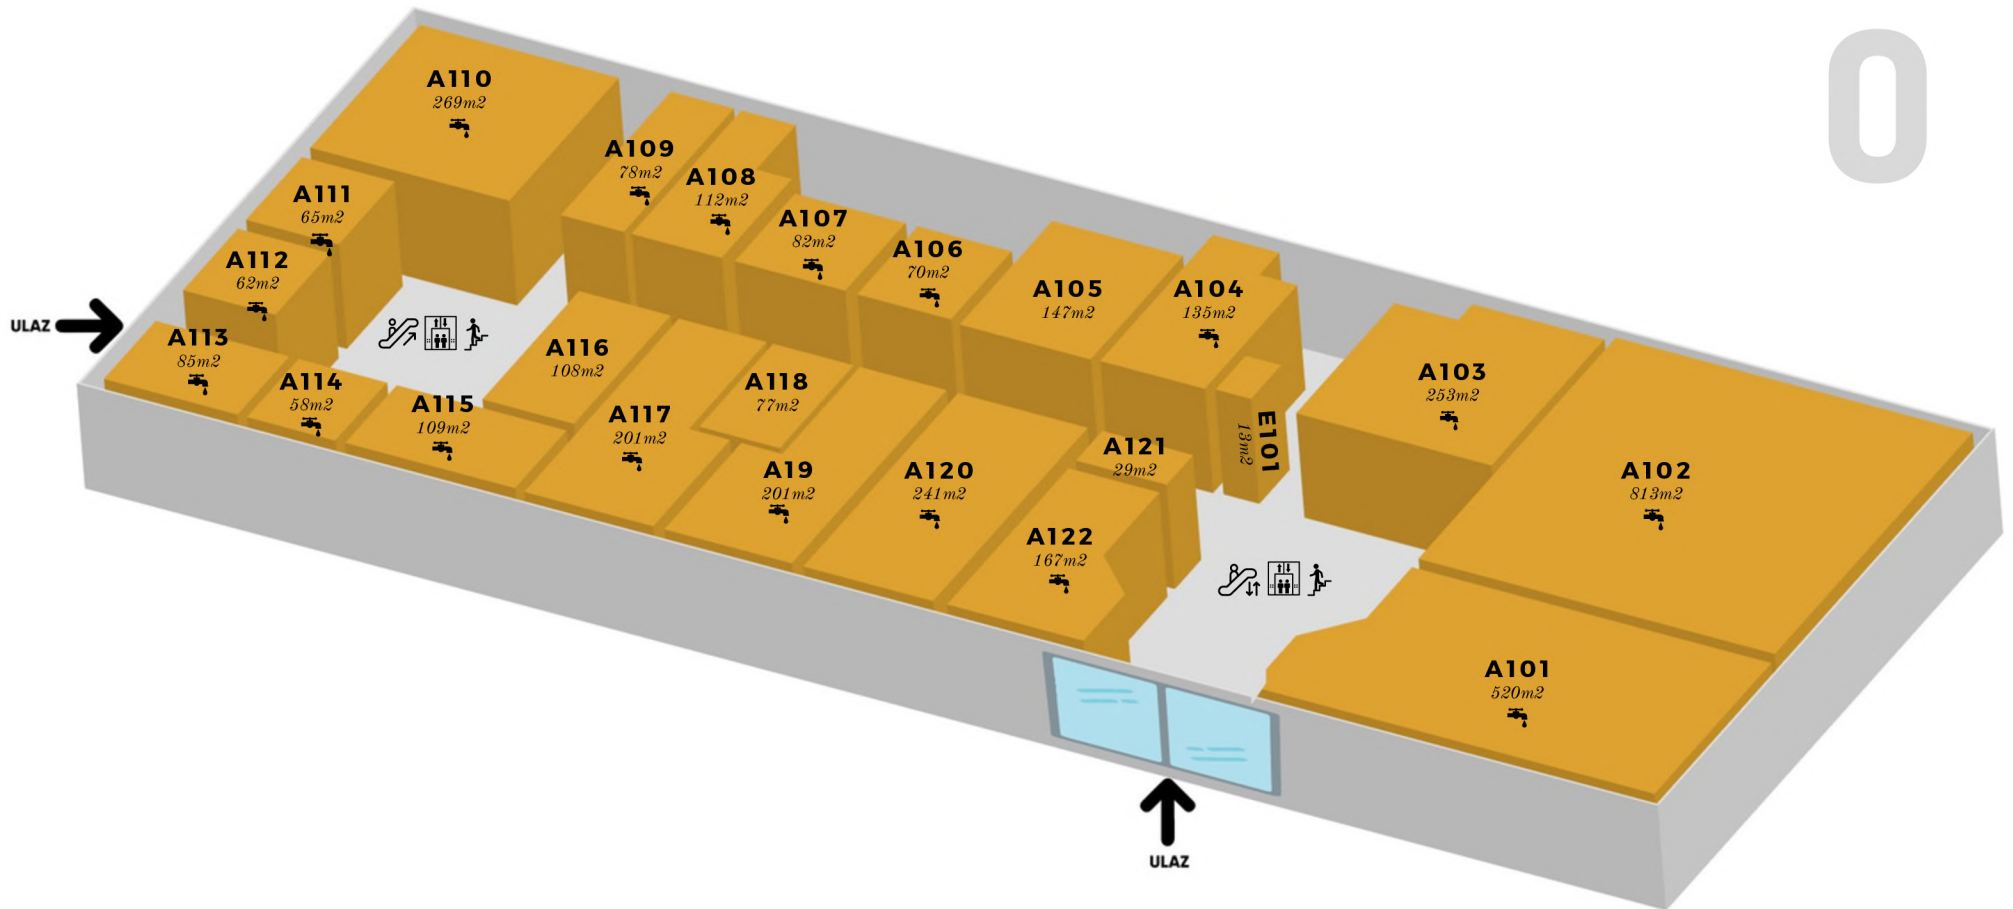

Number of units: **100+**

Parking spaces: **419**

Location: **Border Crossing Prešovo**

Cross-Border Flow: **9 million people/y**

Features

Wi-Fi: **Optical**

Floors: **4**

Sanitary unit: **7**

- Flexible units, compatible with all technical requests needed for hospitality industries
- Possibility of interior customization in accordance to the brand

-1

-1 Level

Supermarket / Health & Beauty Services

- SHOPS (23)
- CORRIDORS
- SANITARY UNIT
- WET CORE

0

0 Level

Fashion Stores / Shoes & Accessories / Perfumery

- SHOPS (23)
- CORRIDORS
-  WET CORE

1

1 Level

Sport / Fashion Stores

- CAFÉS (4)
- SHOPS (21)
- CORRIDORS
- SANITARY UNIT
- WET CORE

2 Level

Restaurants & Coffee / Children Stores / Entertainment

- FASTFOOD (9)
- SHOPS (7)
- CORRIDORS
- SANITARY UNIT
- ☘ WET CORE

Parking

Total: **419**