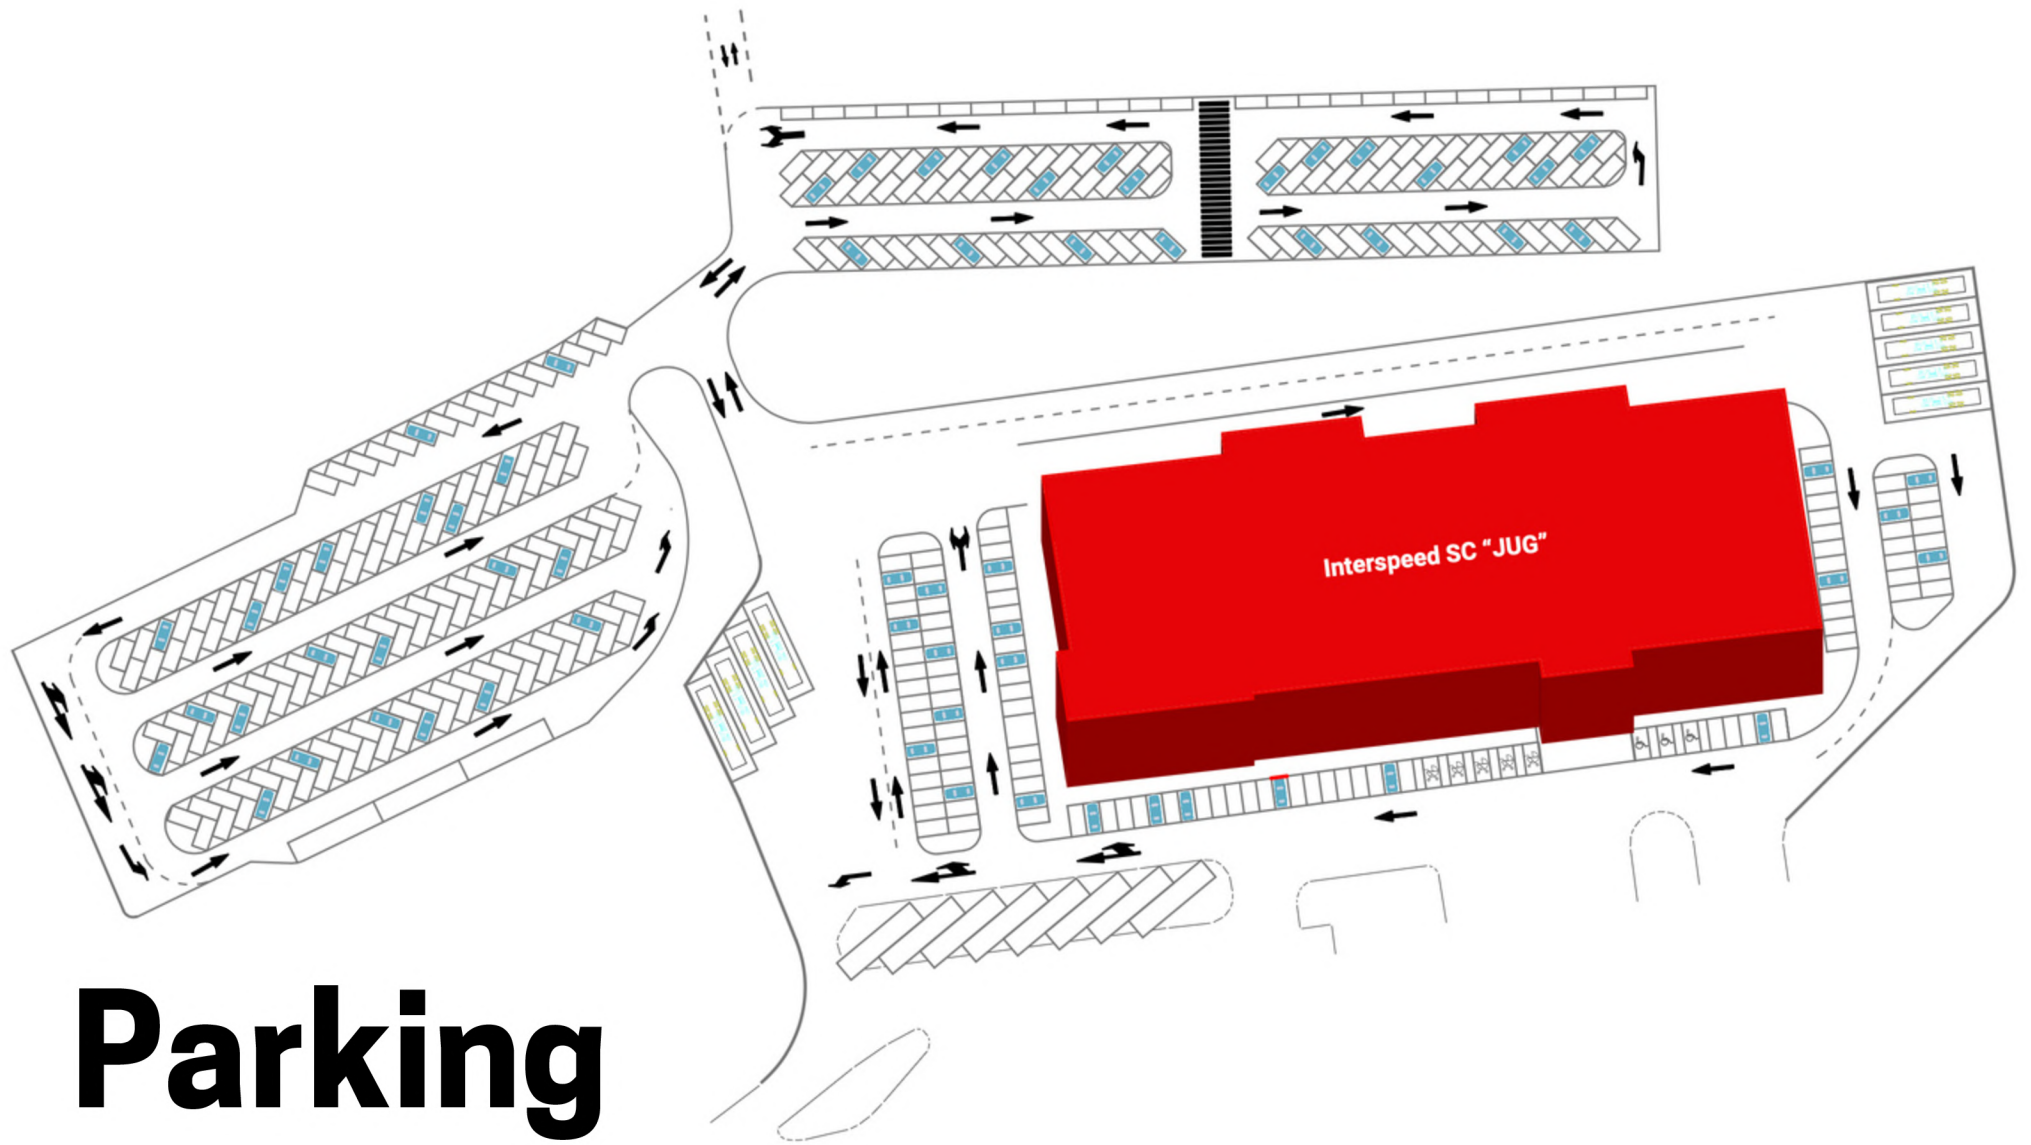

interspeed[®]

SC JUG

Border Crossing "Prešovo"

Location: **E75 / Border Crossing (North Macedonia → Serbia)**

Retail

Total area: **20.000 m²**

Retail space: **14.000 m²**

Levels: **4**

Number of units: **100+**

Parking spaces: **419**

Location: **Border Crossing Prešovo**

Cross-Border Flow: **9 million people/y**

Features

Wi-Fi: **Optical**

Floors: **4**

Sanitary unit: **7**

- SHOPS (23)
- CORRIDORS
- SANITARY UNIT
- WET CORE

0

0 Level

Fashion Stores / Shoes & Accessories / Perfumery

- SHOPS (23)
- CORRIDORS
-  WET CORE

1

1 Level

Sport / Fashion Stores

- CAFÉS (4)
- SHOPS (21)
- CORRIDORS
- SANITARY UNIT
- WET CORE

2 Level

Restaurants & Coffee / Children Stores / Entertainment

- FASTFOOD (9)
- SHOPS (7)
- CORRIDORS
- SANITARY UNIT
- ☘ WET CORE

Parking

Total: **419**